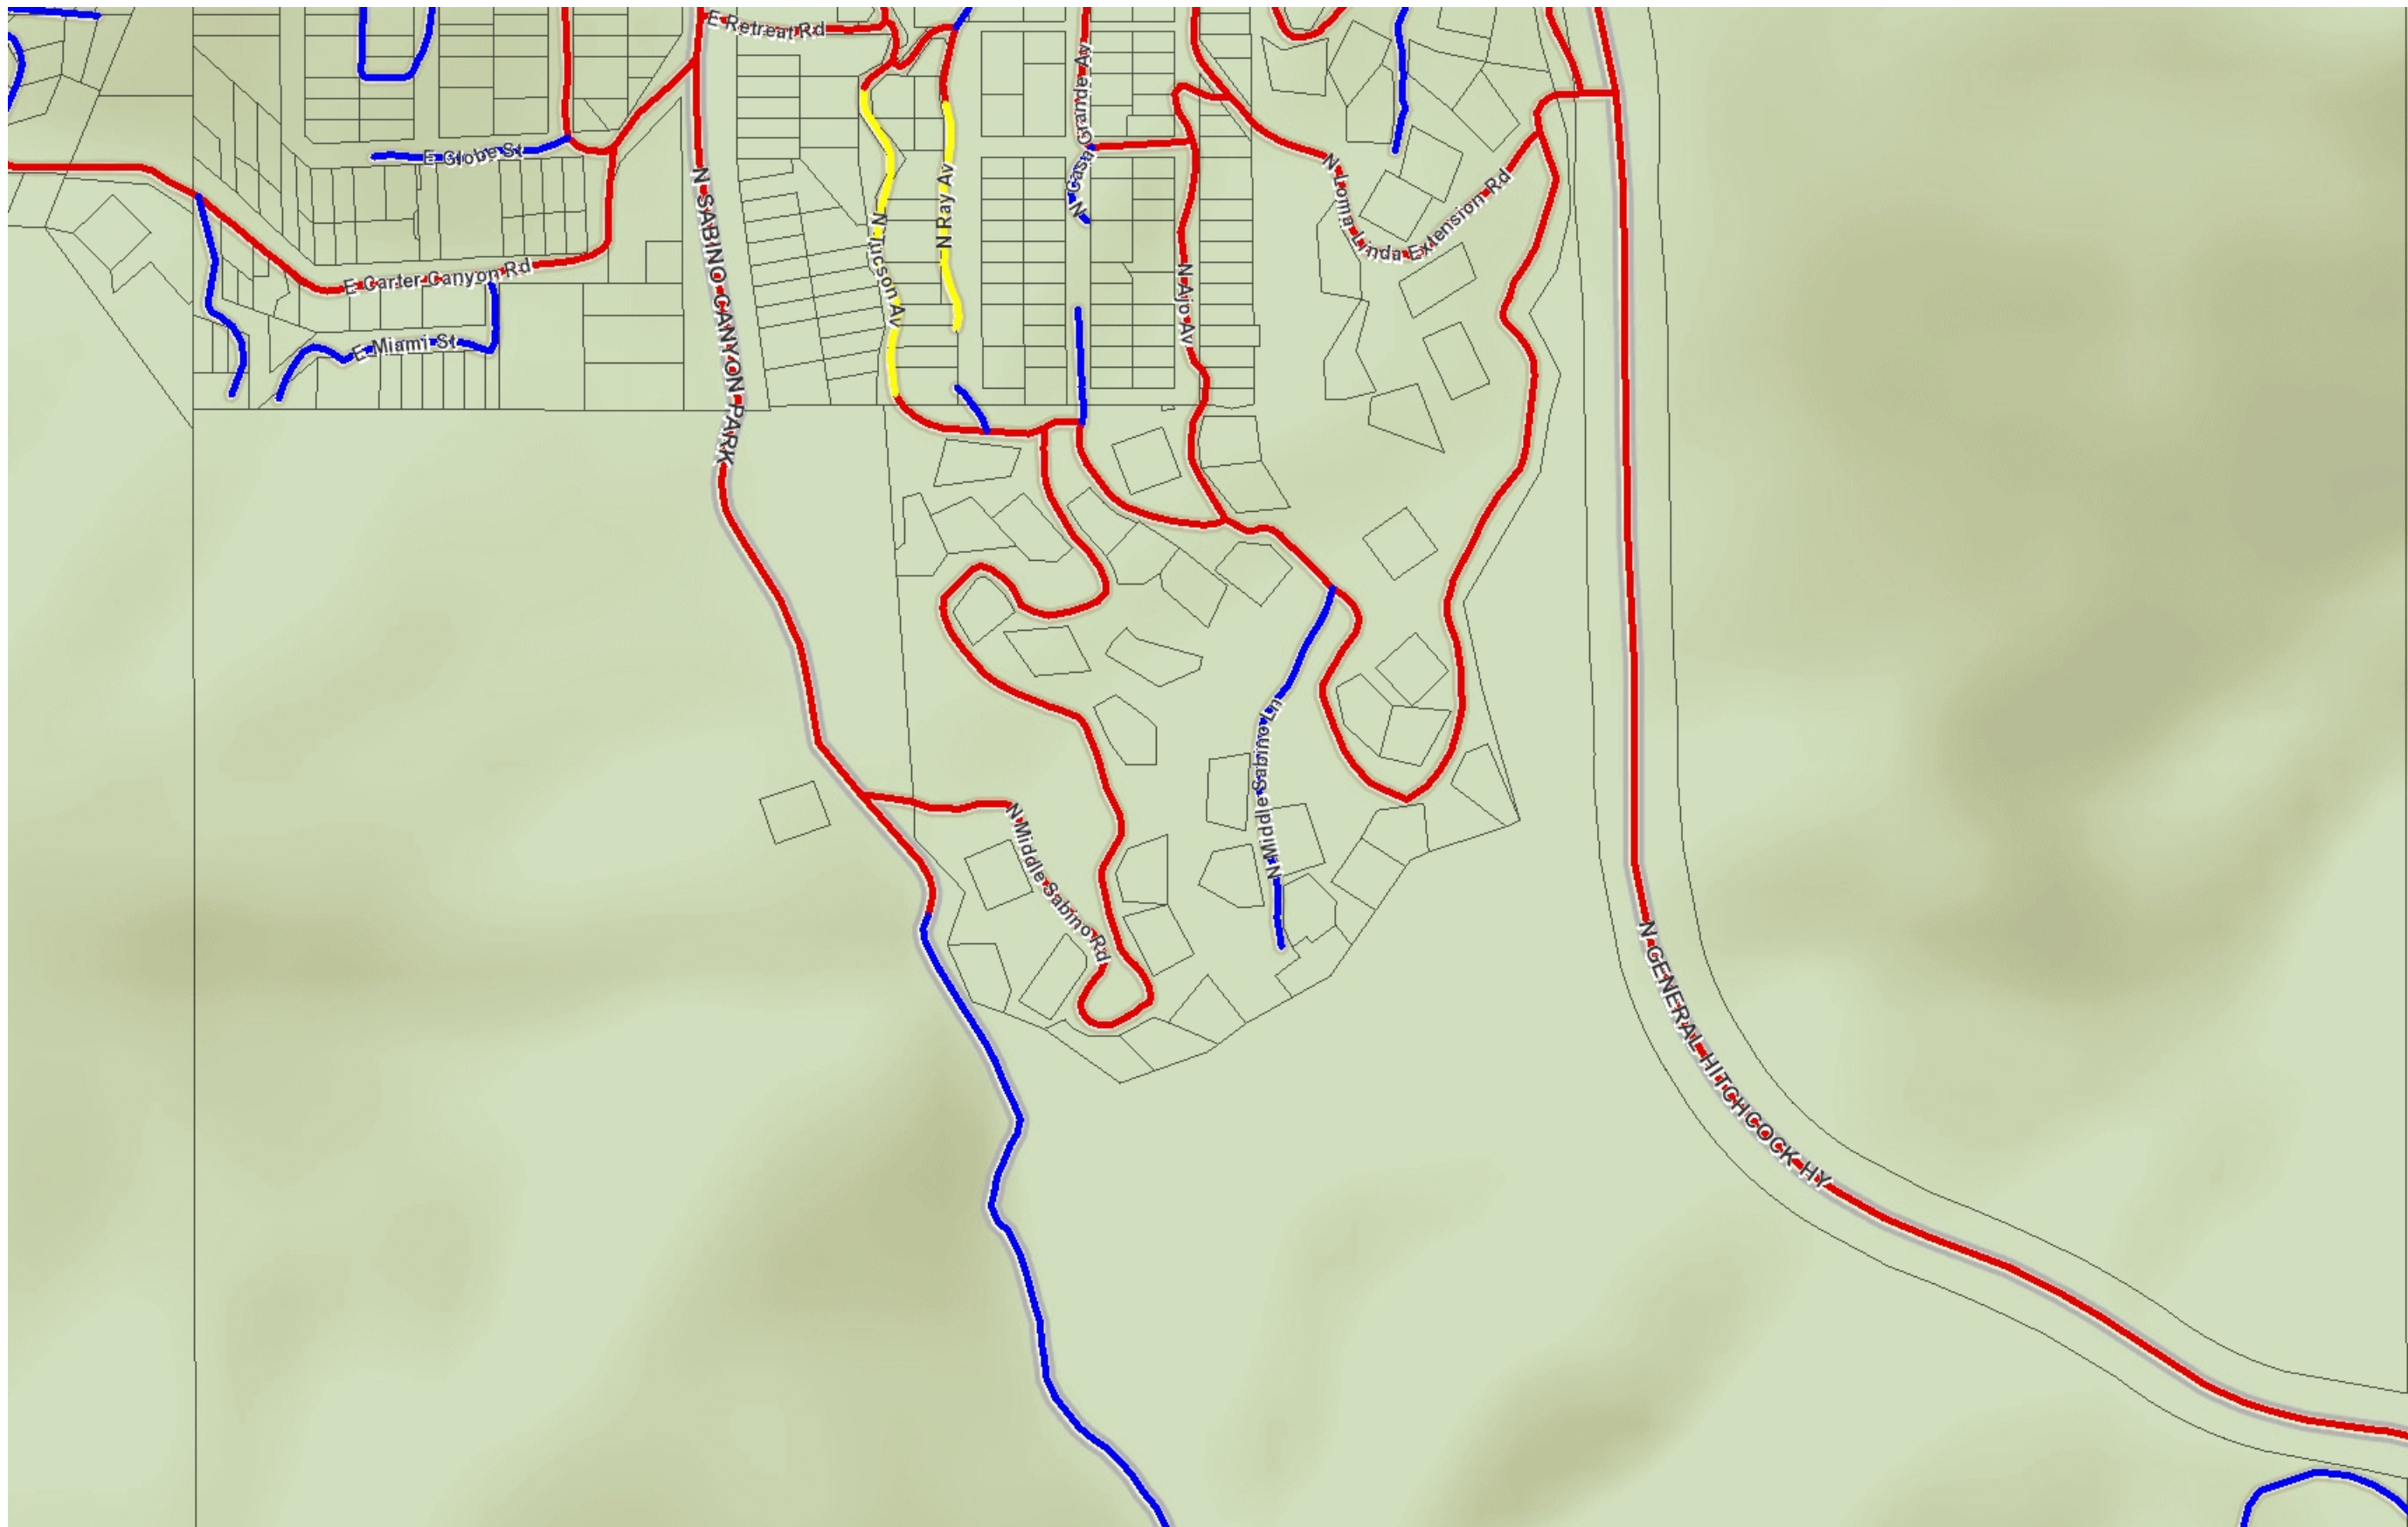

# Summerhaven

## Legend

PC Road Maintenance Status  
(determine ownership)

- Not maintained by Pima County
- Paved road - County maintained
- Dirt road - County maintained
- Paved road - County maintained - s
- Dirt road - County maintained - sub
- Road - maintained by other - subject

## Notes:

This map is static output from an internet mapping site and no warranty is expressed or implied as to the accuracy, reliability, currency or completeness of the data, and is for reference only